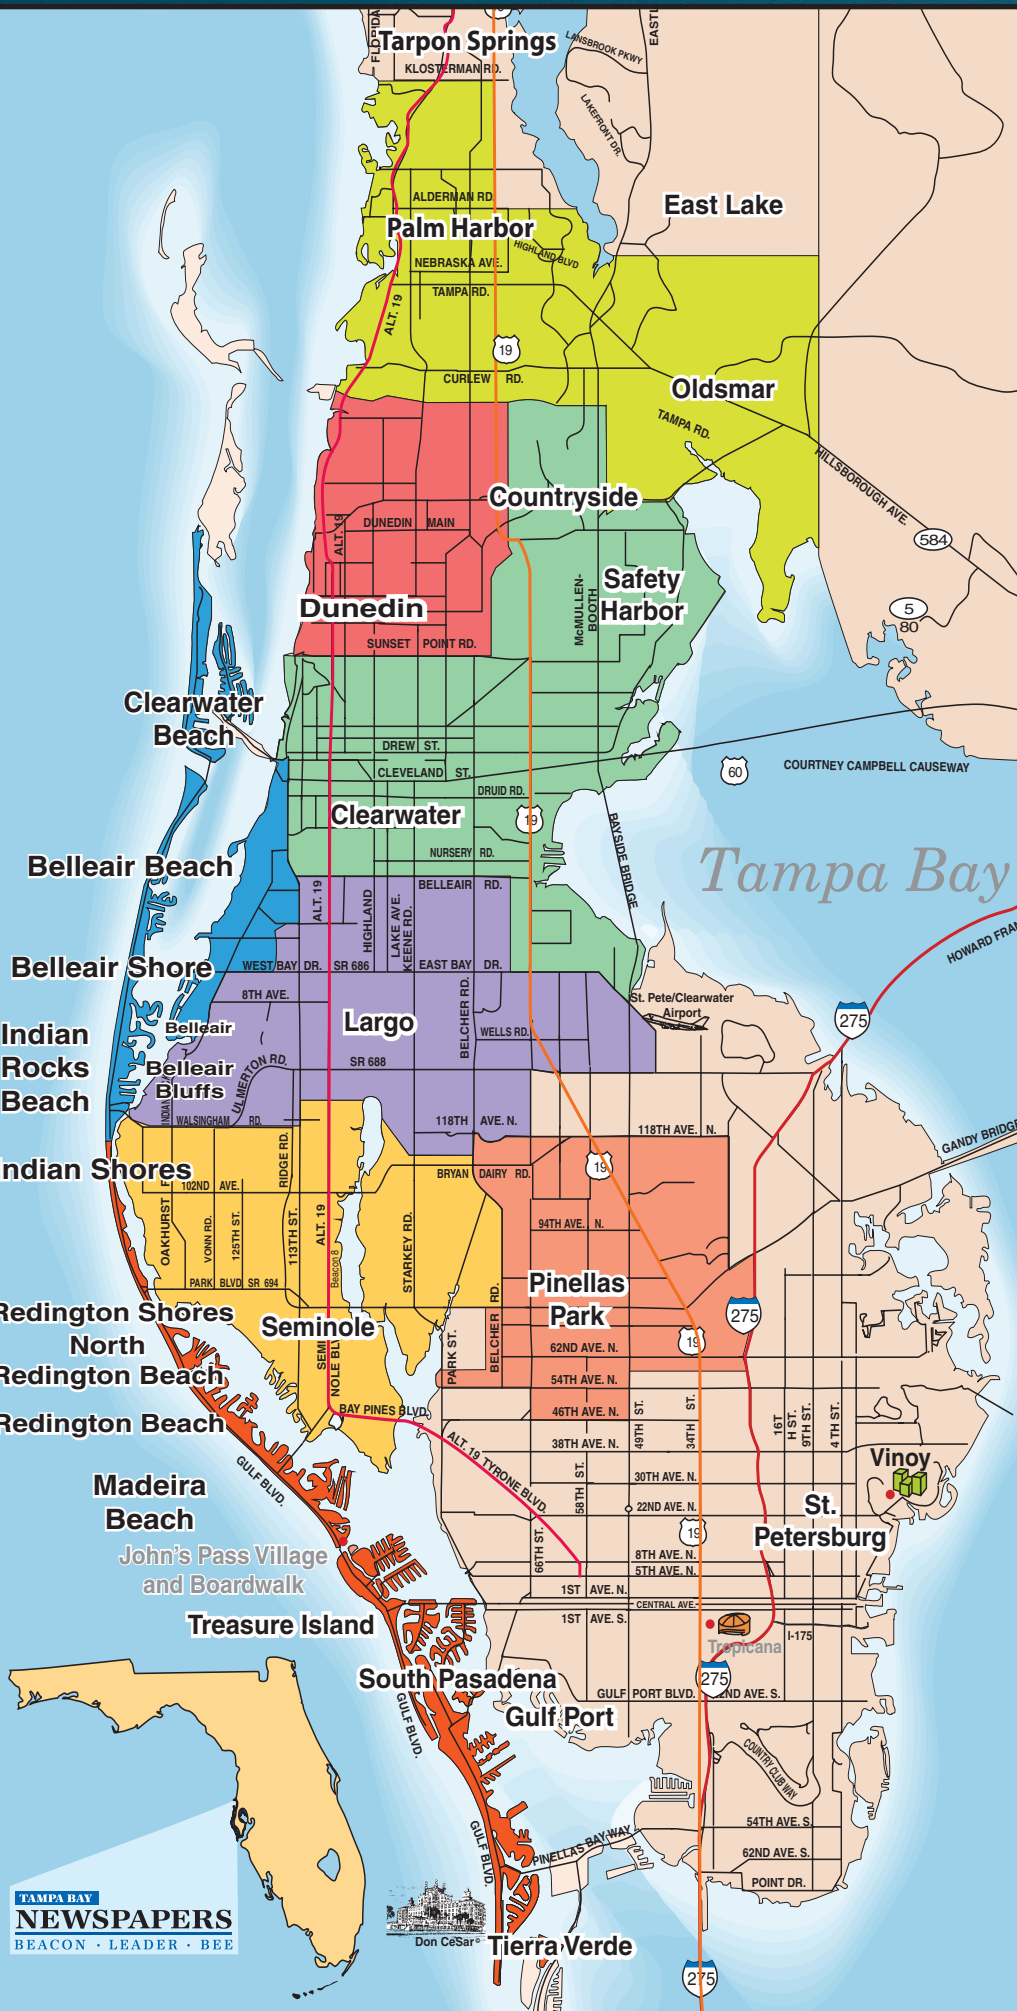

TAMPA BAY

NEWSPAPERS

BEACON · LEADER · BEE

CIRCULATION

MONTHLY TABLOID

PALM HARBOR/OLDSMAR BEACON

East Lake, Palm Harbor

- 21,600
- Zip Codes: 34677, 34683, 34684,

DUNEDIN BEACON

Dunedin

- 19,400
- Zip Codes: 33755, 34683, 34698

WEEKLY BROADSHEET

CLEARWATER BEACON

Clearwater, Countryside, Safety Harbor

- 24,710
- Zip Codes: 33755, 33756, 33759, 33761, 33763, 33764, 33765, 34695

THE BEE

Belleair, Belleair Bluffs, Belleair Beach, Clearwater Beach, Belleair Shore, Indian Rocks Beach

- 11,635
- Zip Codes: 33756, 33767, 33770, 33785, 33786

LARGO LEADER

Largo

- 23,590
- Zip Codes: 33756, 33760, 33764, 33770, 33771, 33773, 33774, 33778

SEMINOLE BEACON

Seminole

- 27,110
- Zip Codes: 33708, 33772, 33773, 33774, 33776, 33777, 33778

BEACH BEACON

Indian Shores, Gulfport, Madeira Beach, N. Redington Beach, St. Pete Beach, Redington Shores, S. Pasadena, Redington Beach, Tierra Verde, Treasure Island

- 14,700
- Zip Codes: 33706, 33707, 33708

TAMPA BAY
NEWSPAPERS
BEACON · LEADER · BEE

Don CeSar
Tierra Verde